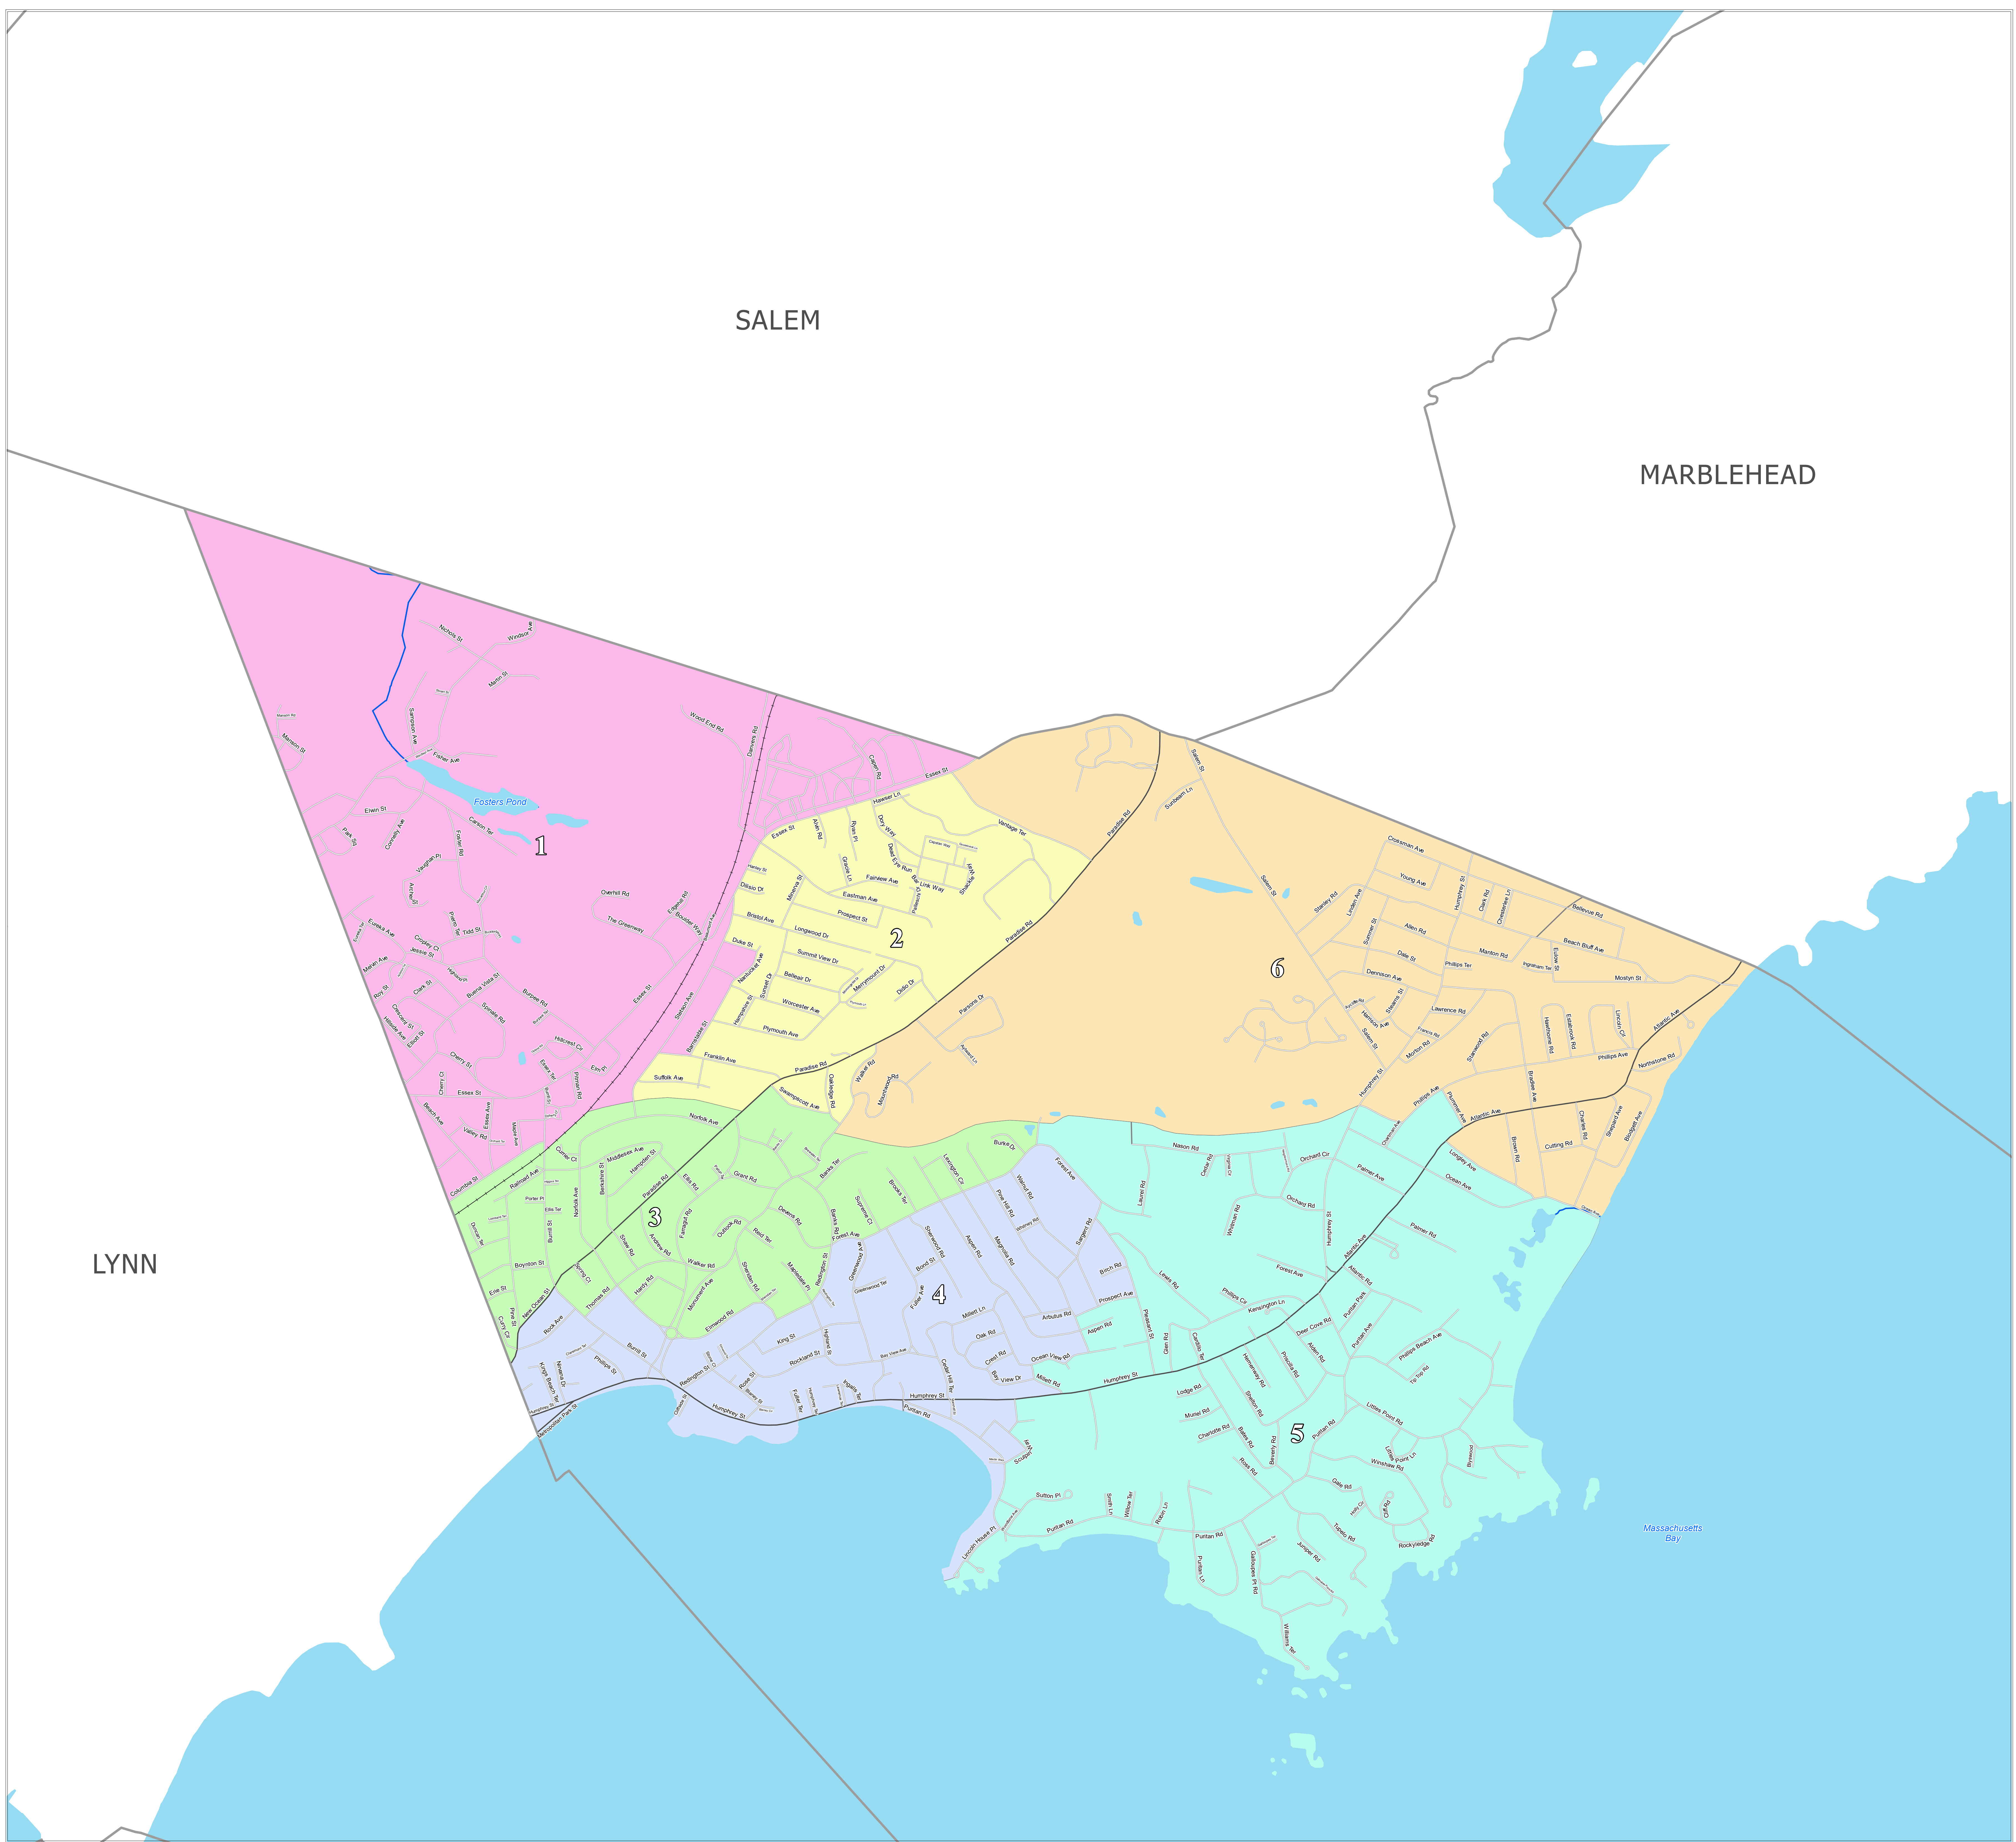

# Town of Swampscott

Map Prepared for the Town of Swampscott  
 Courtesy of William F. Galvin, Census Liaison  
 Secretary of the Commonwealth

**2020 Population -- 15,111**

Minimum 5%	Target Population	Maximum 5%
2,393	2,519	2,645

**Precinct Boundaries  
Swampscott**

Precinct	2020 Population	Variance
1	2,522	0.12
2	2,534	0.60
3	2,524	0.20
4	2,535	0.64
5	2,495	-0.95
6	2,501	-0.71

Population is based on the official U.S. 2020 Census block-level data.  
**Boundaries effective December 31, 2021**

**Legend**

- Municipal Boundary
- Geographical Features**
- Major Road
- Local Road
- Railroad
- Other Municipal Features
- Streams, Rivers
- Coastal Water, Lakes, Ponds, Major Rivers