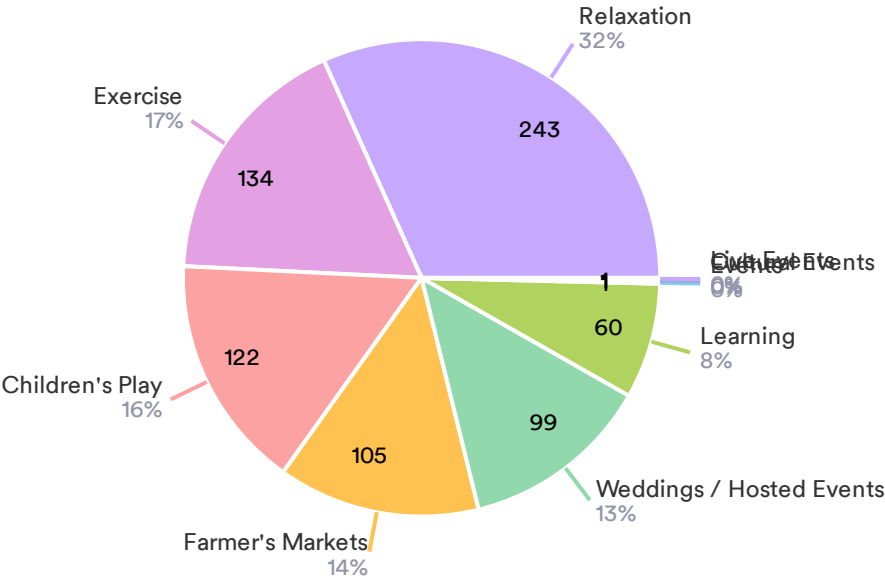

Seasonal Activities (choose one)

305 Responses- 1 Empty

● All-season ● Summer ● Spring ● Fall

Resident Input: Hawthorne-by-the-Sea Idea Exchange

Intended Users (choose one)

300 Responses- 6 Empty

- All ages
- Visitors/Tourists
- Specific age groups
- Specific age groups (choose up to 3)

Specific age groups (choose up to 3)

6 Responses- 304 Empty

- Pre-school
- Youth/Pre-Teen
- Teen/Young Adult
- Families

Resident Input: Hawthorne-by-the-Sea Idea Exchange

Active Use (choose up to 3)

766 Responses- 10 Empty

- Relaxation
- Exercise
- Children's Play
- Farmer's Markets
- Weddings / Hosted Events
- Learning
- Events
- Cultural Events
- Live Events

Live Events (choose up to 2)

415 Responses- 60 Empty

- Concerts
- Theater
- Dance/Performing arts