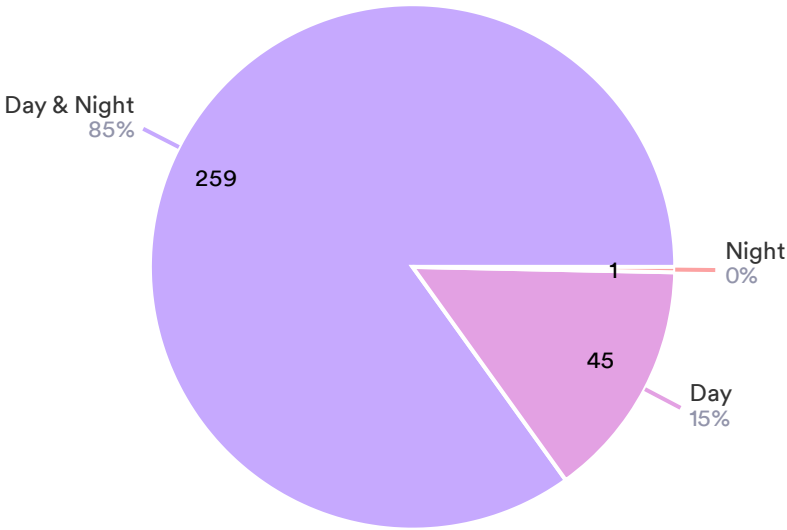

Resident Input: Hawthorne-by-the-Sea Idea Exchange

**Interim Report #2: February 16,
2023**

Resident Input: Hawthorne-by-the-Sea Idea Exchange

Daily Activities (choose one)

305 Responses- 1 Empty

● Day & Night ● Day ● Night

Seasonal Activities (choose one)

305 Responses- 1 Empty

● All-season ● Summer ● Spring ● Fall

Resident Input: Hawthorne-by-the-Sea Idea Exchange

Intended Users (choose one)

300 Responses- 6 Empty

- All ages
- Visitors/Tourists
- Specific age groups
- Specific age groups (choose up to 3)