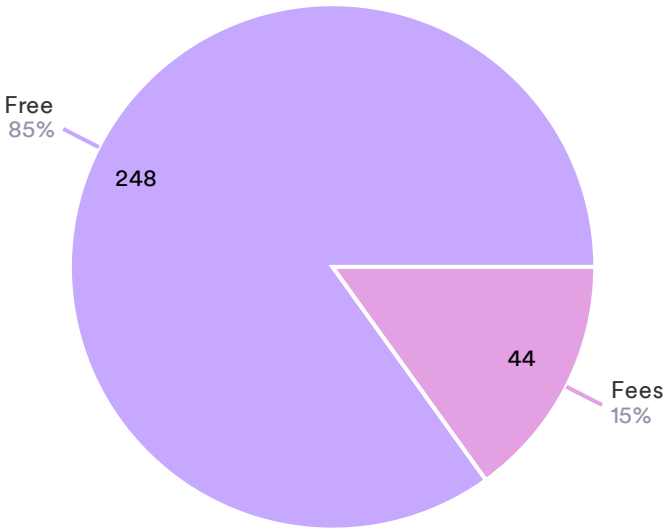

Resident Input: Hawthorne-by-the-Sea Idea Exchange

Cultural Events (choose up to 2)

487 Responses- 38 Empty

● Festivals ● Food trucks ● Art exhibits ● Film screenings

Community Uses (choose 1)

266 Responses- 40 Empty

● Outdoor dining ● Community garden

Resident Input: Hawthorne-by-the-Sea Idea Exchange

Access (choose one)

292 Responses- 14 Empty

● Free ● Fees

Entry Points (choose one)

291 Responses- 15 Empty

● Multiple ● Single