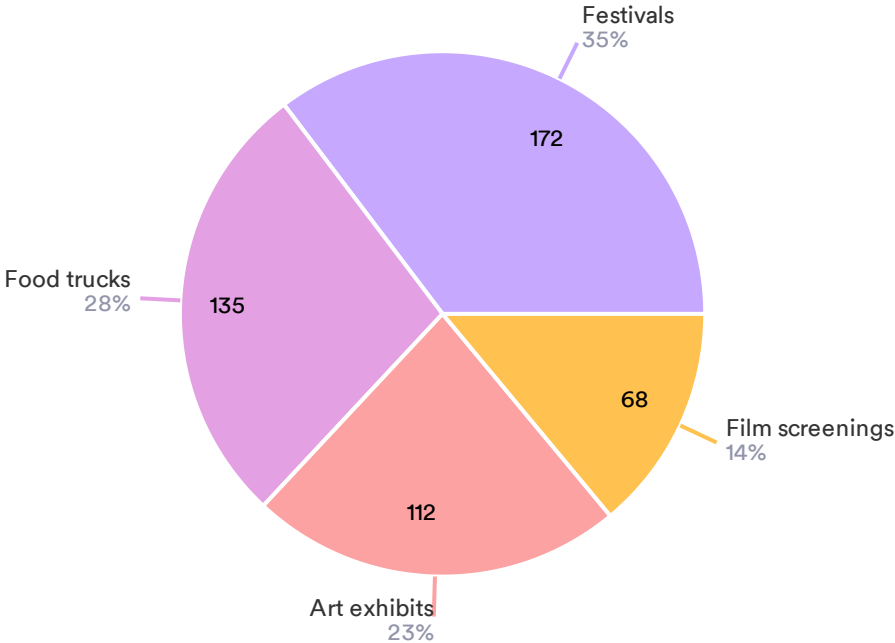

Resident Input: Hawthorne-by-the-Sea Idea Exchange

Cultural Events (choose up to 2)

487 Responses- 38 Empty

● Festivals ● Food trucks ● Art exhibits ● Film screenings