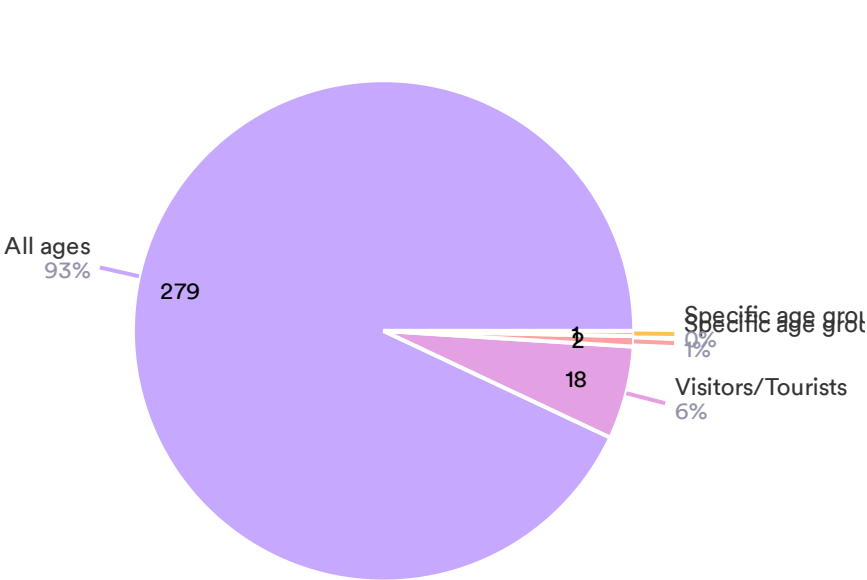

Seasonal Activities (choose one)

305 Responses- 1 Empty

● All-season ● Summer ● Spring ● Fall

Resident Input: Hawthorne-by-the-Sea Idea Exchange

Intended Users (choose one)

300 Responses- 6 Empty

- All ages
- Visitors/Tourists
- Specific age groups
- Specific age groups (choose up to 3)

Specific age groups (choose up to 3)

6 Responses- 304 Empty

- Pre-school
- Youth/Pre-Teen
- Teen/Young Adult
- Families

Resident Input: Hawthorne-by-the-Sea Idea Exchange

Active Use (choose up to 3)

766 Responses- 10 Empty