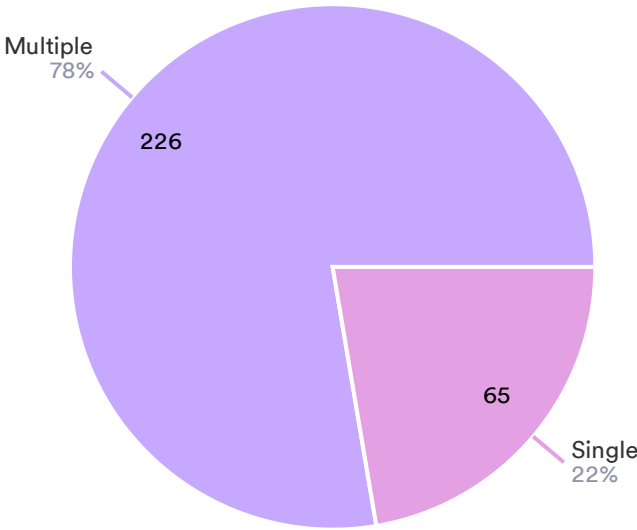

● Outdoor dining ● Community garden

Resident Input: Hawthorne-by-the-Sea Idea Exchange

Access (choose one)

292 Responses- 14 Empty

● Free ● Fees

Entry Points (choose one)

291 Responses- 15 Empty

● Multiple ● Single

Resident Input: Hawthorne-by-the-Sea Idea Exchange

Placemaking/Destination (choose one)

296 Responses- 10 Empty

- Harbor-focused
- Iconic Visitor Destination
- Olmsted historic district heritage-focused

Resident Input: Hawthorne-by-the-Sea Idea Exchange