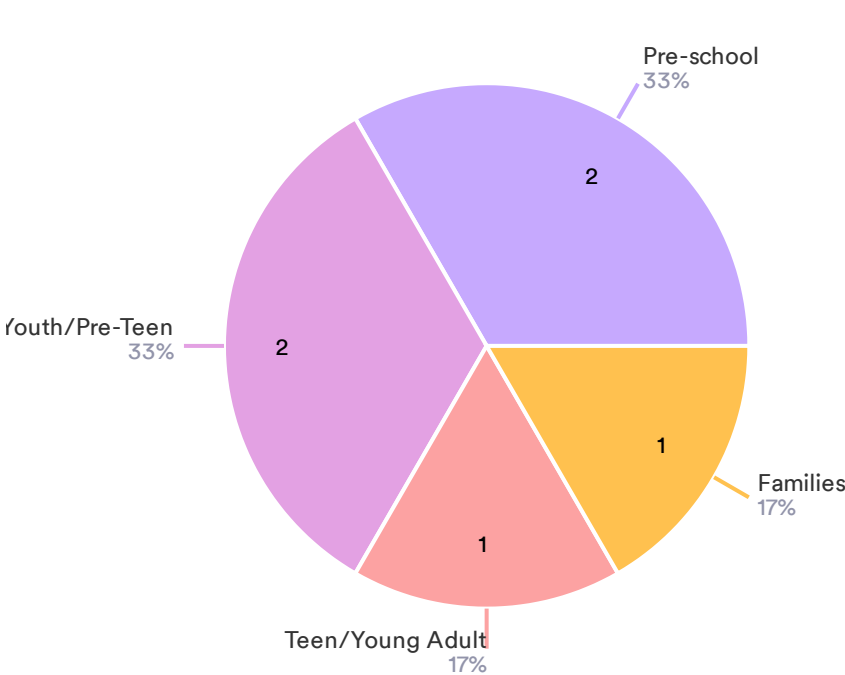

Seasonal Activities (choose one)

305 Responses- 1 Empty

● All-season ● Summer ● Spring ● Fall

Resident Input: Hawthorne-by-the-Sea Idea Exchange

Intended Users (choose one)

300 Responses- 6 Empty

- All ages
- Visitors/Tourists
- Specific age groups
- Specific age groups (choose up to 3)

Specific age groups (choose up to 3)

6 Responses- 304 Empty

- Pre-school
- Youth/Pre-Teen
- Teen/Young Adult
- Families

Resident Input: Hawthorne-by-the-Sea Idea Exchange

Active Use (choose up to 3)

766 Responses- 10 Empty