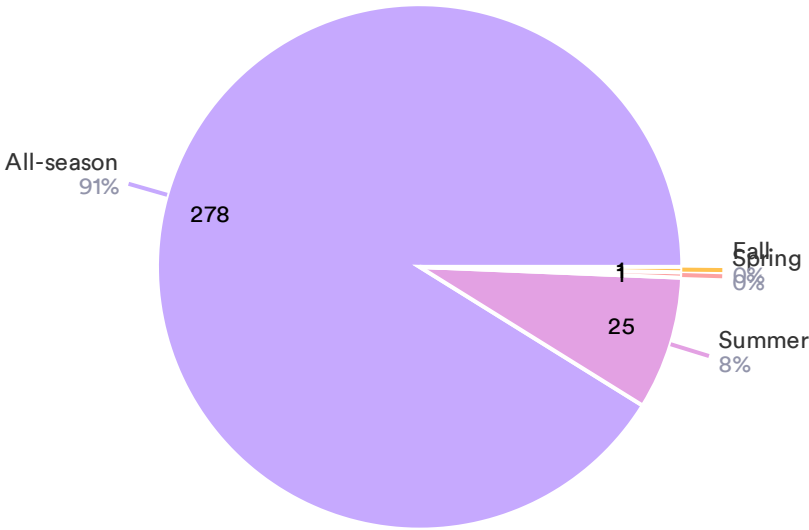

Resident Input: Hawthorne-by-the-Sea Idea Exchange

**Interim Report #2: February 16,
2023**

Resident Input: Hawthorne-by-the-Sea Idea Exchange

Daily Activities (choose one)

305 Responses- 1 Empty

● Day & Night ● Day ● Night

Seasonal Activities (choose one)

305 Responses- 1 Empty

● All-season ● Summer ● Spring ● Fall

Resident Input: Hawthorne-by-the-Sea Idea Exchange

Intended Users (choose one)

300 Responses- 6 Empty

- All ages
- Visitors/Tourists
- Specific age groups
- Specific age groups (choose up to 3)