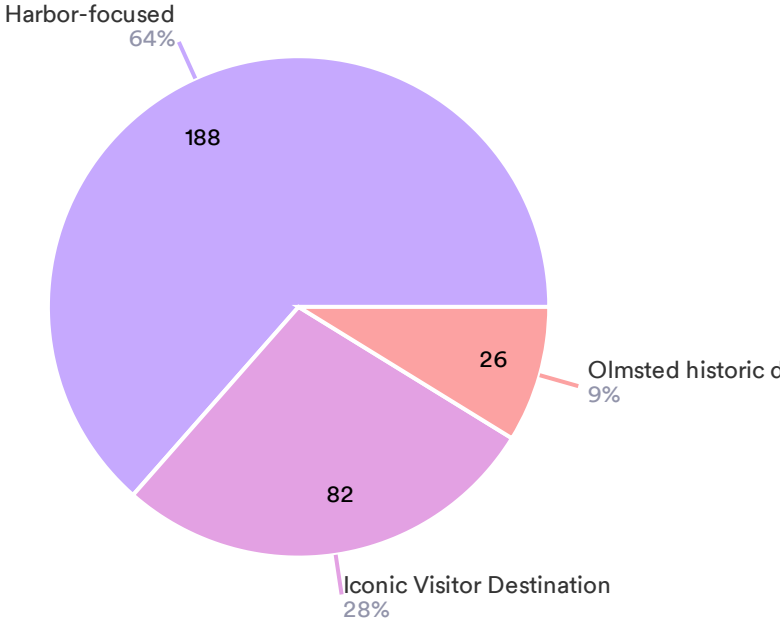

● Outdoor dining ● Community garden

Resident Input: Hawthorne-by-the-Sea Idea Exchange

Access (choose one)

292 Responses- 14 Empty

● Free ● Fees

Entry Points (choose one)

291 Responses- 15 Empty

● Multiple ● Single

Resident Input: Hawthorne-by-the-Sea Idea Exchange

Placemaking/Destination (choose one)

296 Responses- 10 Empty

- Harbor-focused
- Iconic Visitor Destination
- Olmsted historic district heritage-focused

Resident Input: Hawthorne-by-the-Sea Idea Exchange