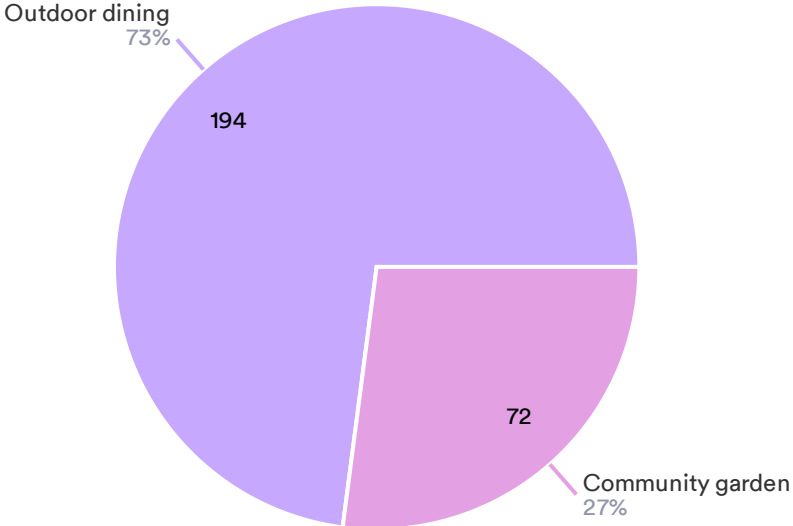

Resident Input: Hawthorne-by-the-Sea Idea Exchange

Cultural Events (choose up to 2)

487 Responses- 38 Empty

● Festivals ● Food trucks ● Art exhibits ● Film screenings

Community Uses (choose 1)

266 Responses- 40 Empty

● Outdoor dining ● Community garden

Resident Input: Hawthorne-by-the-Sea Idea Exchange

Access (choose one)

292 Responses- 14 Empty

● Free ● Fees

Entry Points (choose one)

291 Responses- 15 Empty

● Multiple ● Single