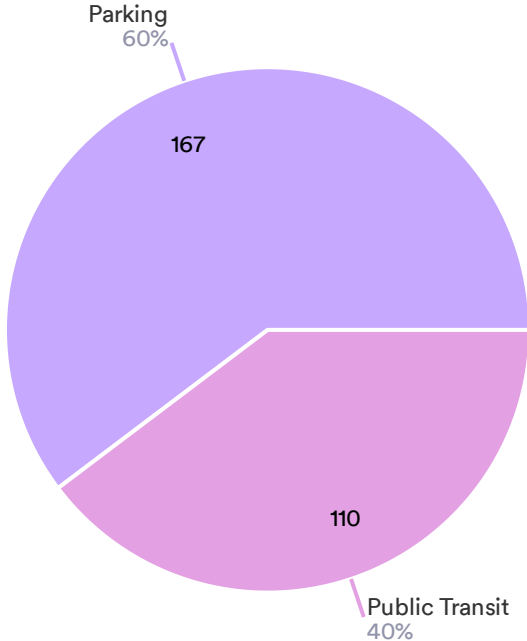

Accessibility (choose one)

277 Responses- 29 Empty

● Parking ● Public Transit