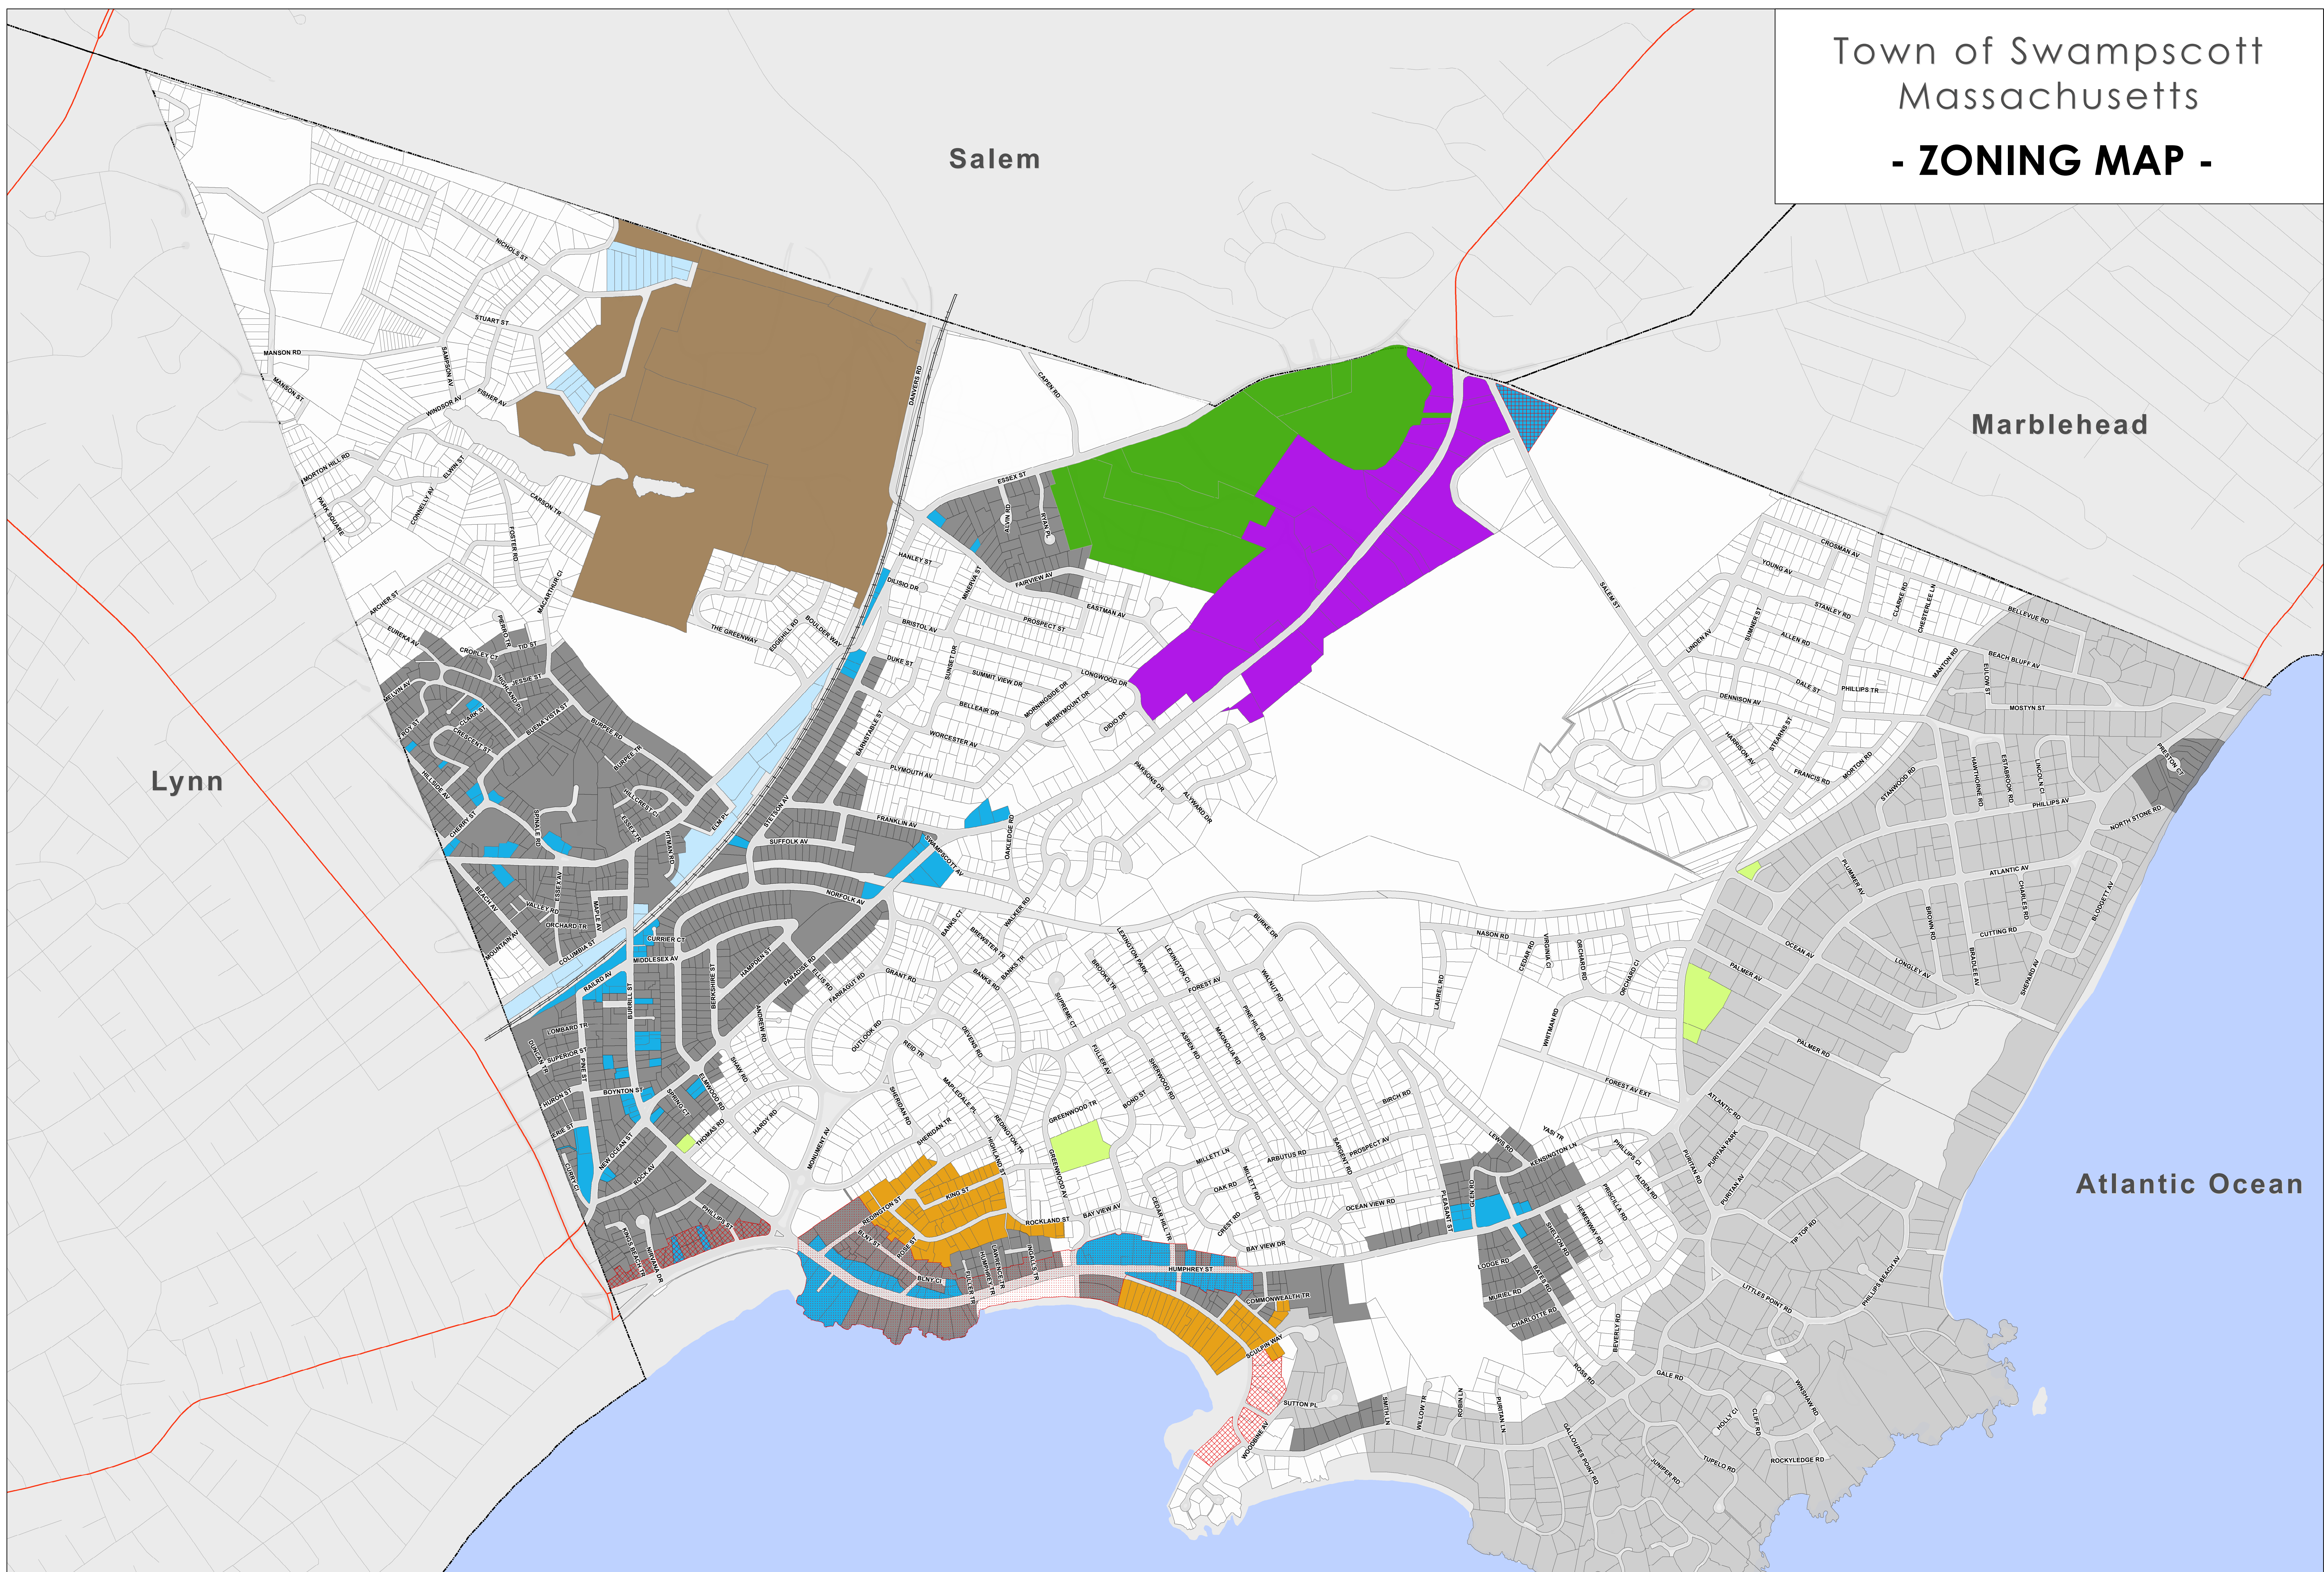

Town of Swampscott  
Massachusetts  
**- ZONING MAP -**

**ZONING DISTRICTS**

- A1
- A2
- A3
- A4
- B1
- B2
- B3
- B4
- I
- PDD

**ZONING OVERLAY DISTRICTS**

- Humphrey Street Overlay District
- Tourist Lodging Overlay District
- Vinnin Square SG